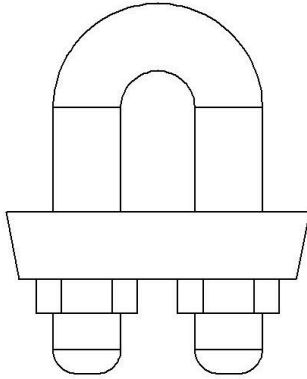

SIMPLEX

U - Clamp

Heavy (G.I.):

Size (mm)	Weight
4	17g
6	29g
8	61g
10	81g
12	150g
16	250g
20	250g
22	400g
25	700g
28	700g
32	750g

Normal (Black):

Size (mm)	Weight
4	15g
6	25g
8	51g
10	90g
12	150g
16	250g
20	250g
22	400g
25	650g
28	600g
32	750g
38	1.45kg
52	2.9kg