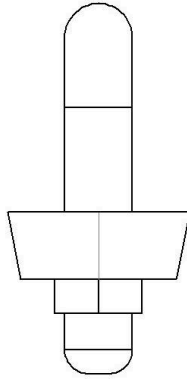

SIMPLEX

U - Clamp

Heavy (G.I.):

Size (mm)	Weight
4	17g
6	29g
8	61g
10	81g
12	150g
16	250g
20	250g
22	400g
25	700g
28	700g
32	750g

Normal (Black):

Size (mm)	Weight
4	15g
6	25g
8	51g
10	90g
12	150g
16	250g
20	250g
22	400g
25	650g
28	600g
32	750g
38	1.45kg
52	2.9kg