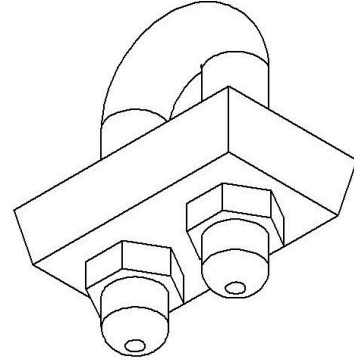

SIMPLEX

U - Clamp

Heavy (G.I.):

Size (mm)	Weight
4	17g
6	29g
8	61g
10	81g
12	150g
16	250g
20	250g
22	400g
25	700g
28	700g
32	750g

Normal (Black):

Size (mm)	Weight
4	15g
6	25g
8	51g
10	90g
12	150g
16	250g
20	250g
22	400g
25	650g
28	600g
32	750g
38	1.45kg
52	2.9kg